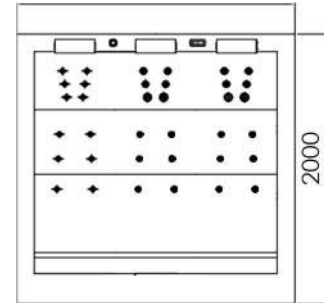

MIKONOS skimmer

2000

Ref.: 0018

Fonctions / Funktionen / Functions

MIKONOS infinity

MIKONOS skimmer

Positions (assis / allongé)

Positionen (sitzend / liegend)

Positions (sitting / lying)

Jets d'eau, minimaliste en acier inoxydable.

Wasserdüsen, minimalistisch in Edelstahl.

Water jets, minimalist in stainless steel.

Jets d'air, corps minimaliste en acier inoxydable.

Luftdüsen, minimalistischer Edelstahlkörper.

Air jets, minimalist stainless steel body.

LED RGB

RGB LED-Farbtherapie

RGB LED

Réservation pour écran tactile numérique

Aussparung für Touchscreen

Reservation for digital touch screen

Poids en kg vide / avec de l'eau (environ)

Gewicht in kg leer / mit Wasser (ca.)

Weight in kg empty / with water (approx)

Bouton Piezo à pulsation en acier inoxydable

Piezo-Knopf aus Edelstahl für professionellen Gebrauch

Stainless steel pulsating piezo button

0 / 3

0 / 3

24

24

12

12

●

●

●

●

300 / 1550

300 / 1550

○

○

● inclus / inbegriffen / included

○ optionnel / als Option / optional

Remarque : Des spas conçus sur mesure peuvent être fabriqués sur demande.

Hinweis: Kundenspezifische Spas können auf Anfrage hergestellt werden.

Note: Custom designed spas can be manufactured upon request.