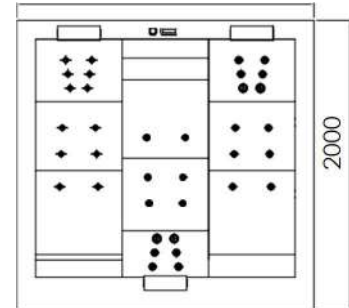

Note: Custom designed spas can be manufactured upon request.

Bali

BALI infinity
2260

2250

Ref.: 0013

Hauteur
Höhe
Height
960 mm

BALI skimmer
2000

2000