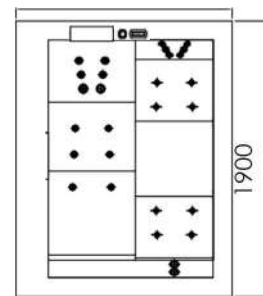

HERMES 3 skimmer

Ref.: 0009

Fonctions / Funktionen / Functions

HERMES 3 infinity

HERMES 3 skimmer

Positions (assis / allongé)		
Positionen (sitzend / liegend)	2 / 1	2 / 1
Positions (sitting / lying)		
Jets d'eau, minimaliste en acier inoxydable.		
Wasserdüsen, minimalistisch in Edelstahl.	24	24
Water jets, minimalist in stainless steel.		
Jets d'air, corps minimaliste en acier inoxydable.		
Luftdüsen, minimalistischer Edelstahlkörper.	8	8
Air jets, minimalist stainless steel body.		
LED RGB		
RGB LED-Farbtherapie	●	●
RGB LED		
Réservation pour écran tactile numérique		
Aussparung für Touchscreen	●	●
Reservation for digital touch screen		
Poids en kg vide / avec de l'eau (environ)		
Gewicht in kg leer / mit Wasser (ca.)	190 / 660	190 / 660
Weight in kg empty / with water (approx)		
Bouton Piezo à pulsation en acier inoxydable		
Piezo-Knopf aus Edelstahl für professionellen Gebrauch	○	○
Stainless steel pulsating piezo button		

● inclus / inbegriffen / included

○ optionnel / als Option / optional

Remarque : Des spas conçus sur mesure peuvent être fabriqués sur demande.

Hinweis: Kundenspezifische Spas können auf Anfrage hergestellt werden.

Note: Custom designed spas can be manufactured upon request.